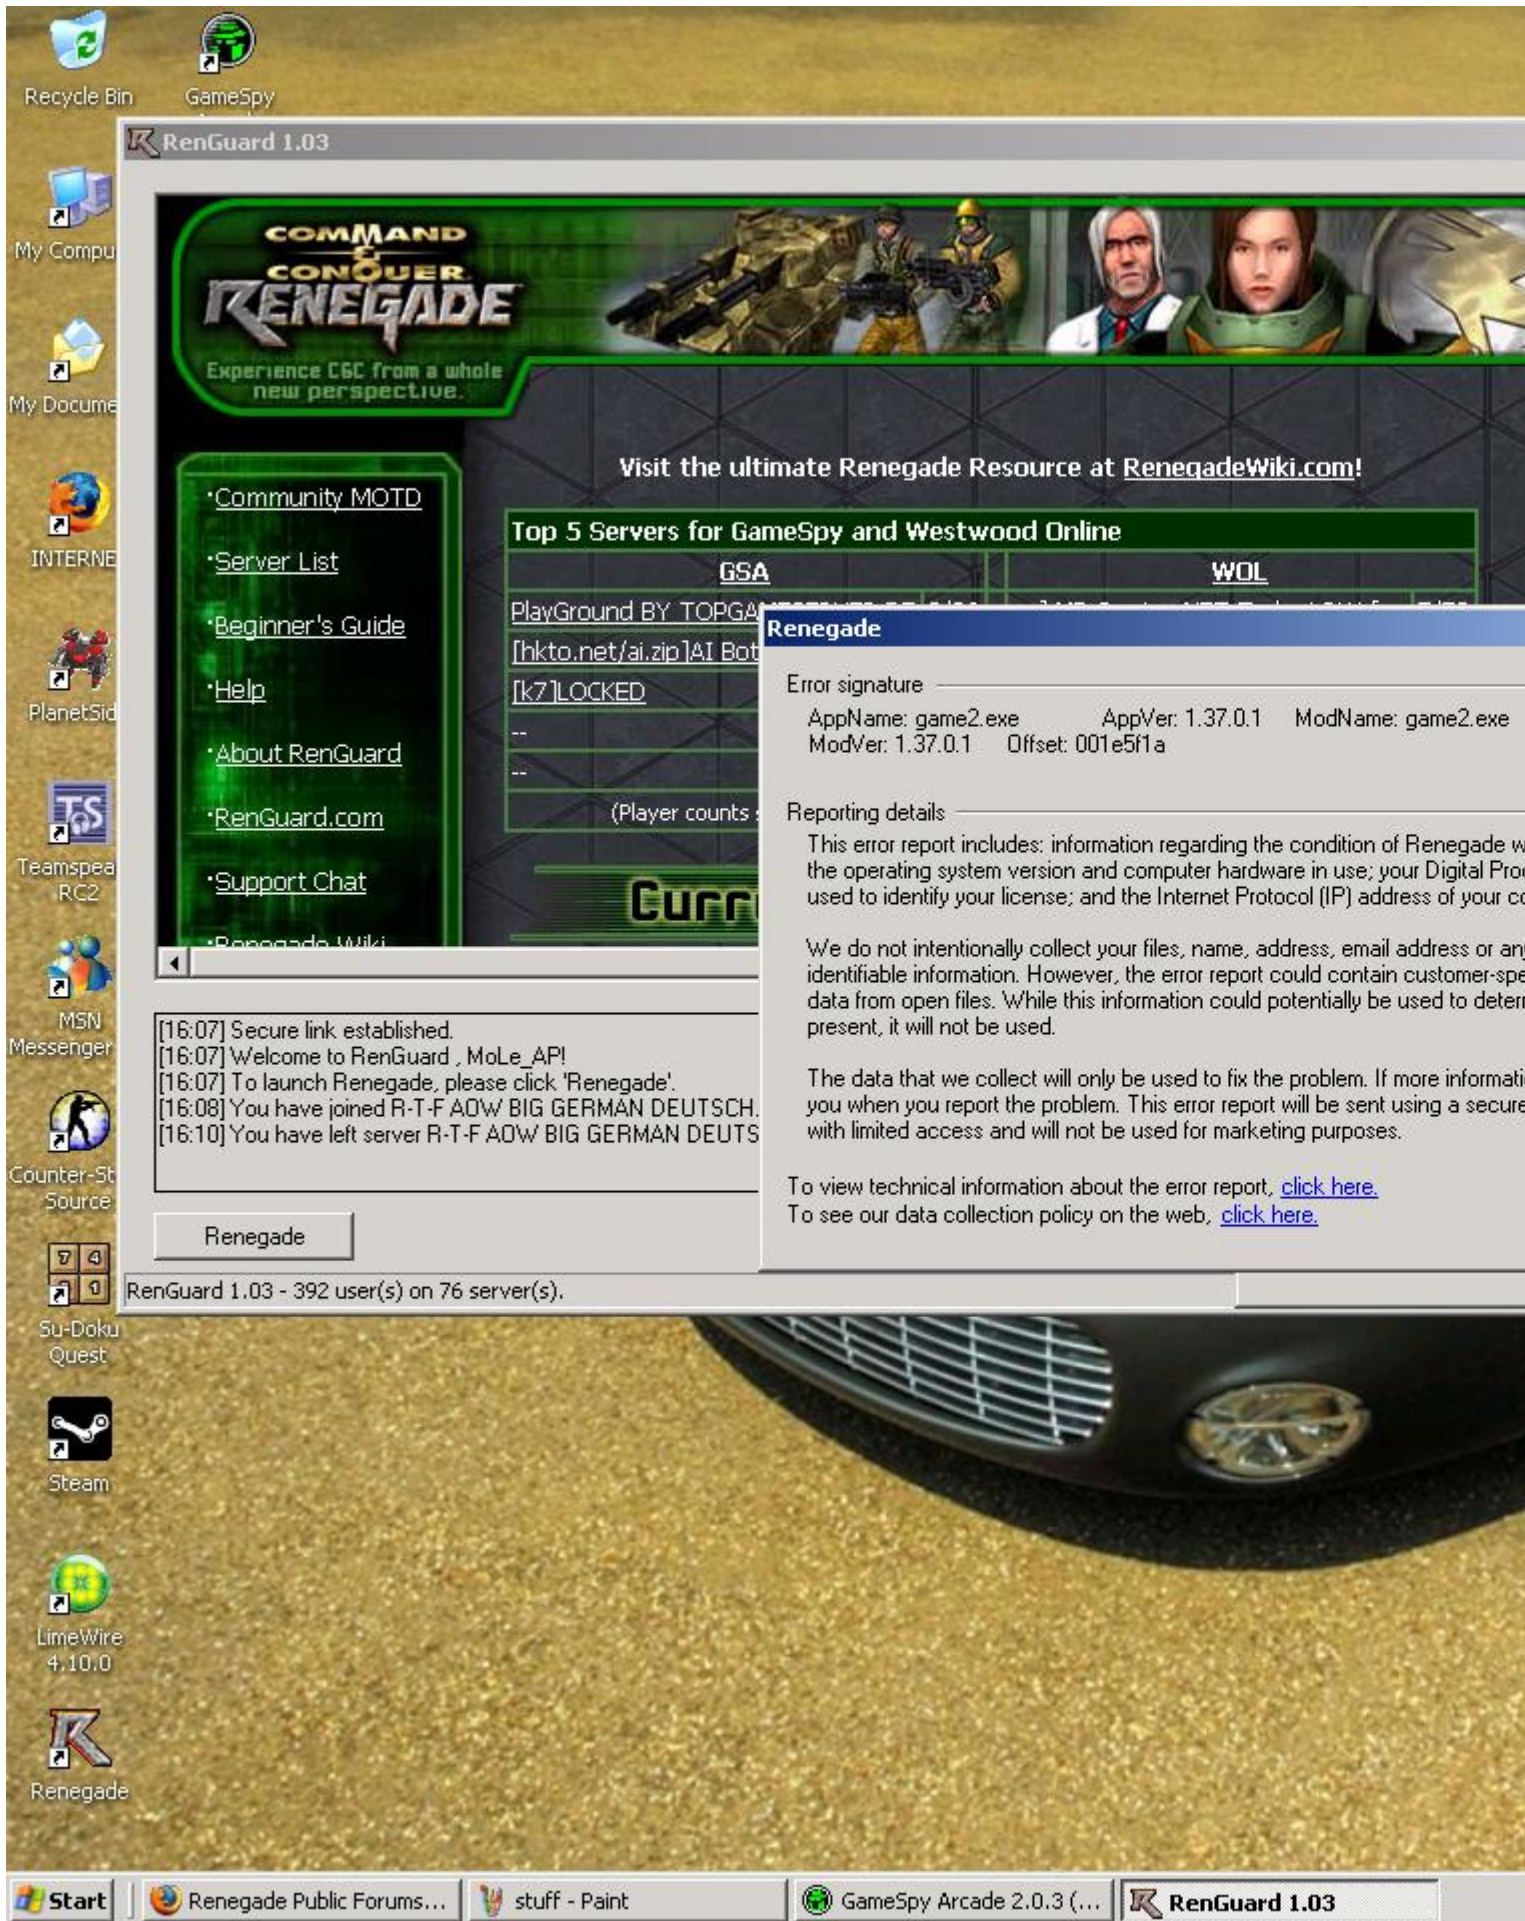

Send Error Report

Start

Renegade Public Forums...

untitled - Paint

GameSpy Arcade 2.0.3 (...)

RenGuard 1.03

2) [stuff1.JPG](#), downloaded 717 times

RenGuard 1.03