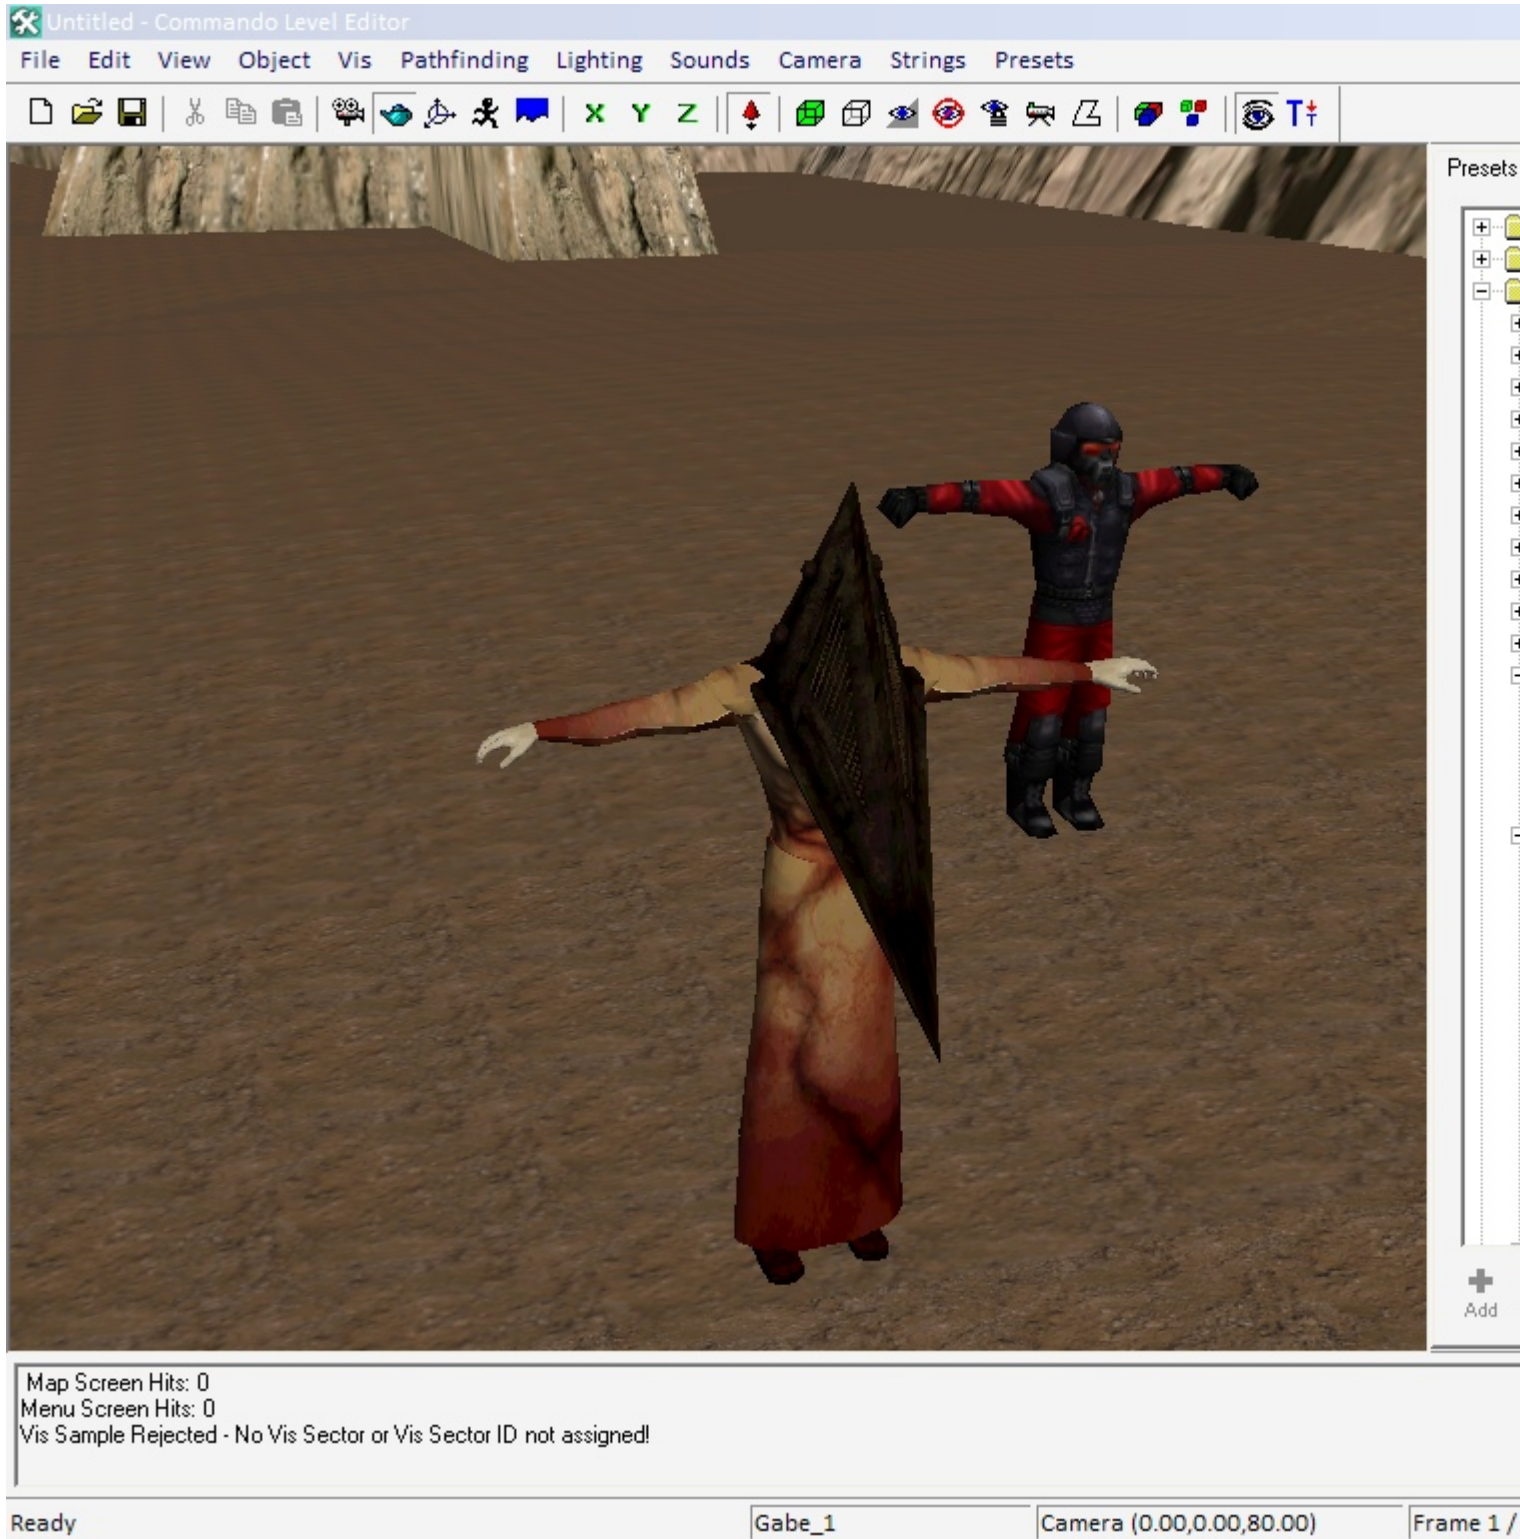


Subject: Character Mod

Posted by [Slayer9x9](#) on Fri, 03 Aug 2007 16:30:36 GMT

[View Forum Message](#) <> [Reply to Message](#)

After a long period of time experimenting, downloading, etc...

I finally created a character for Renegade!

For those of you who have played Silent Hill 2, you'll know who this is.

It Pyramid Head!

Everything seems to work well, except for its head...

Like the other characters in Renegade, P-Head's top part of his head turns, disorienting the large helmet he has on...

Well anyway, here are some pics:

File Attachments

1) [Untitled0-19-3-43.jpg](#), downloaded 923 times

2) [Untitled0-19-16-39.jpg](#), downloaded 917 times

4) [Untitled0-19-17-34.jpg](#), downloaded 926 times