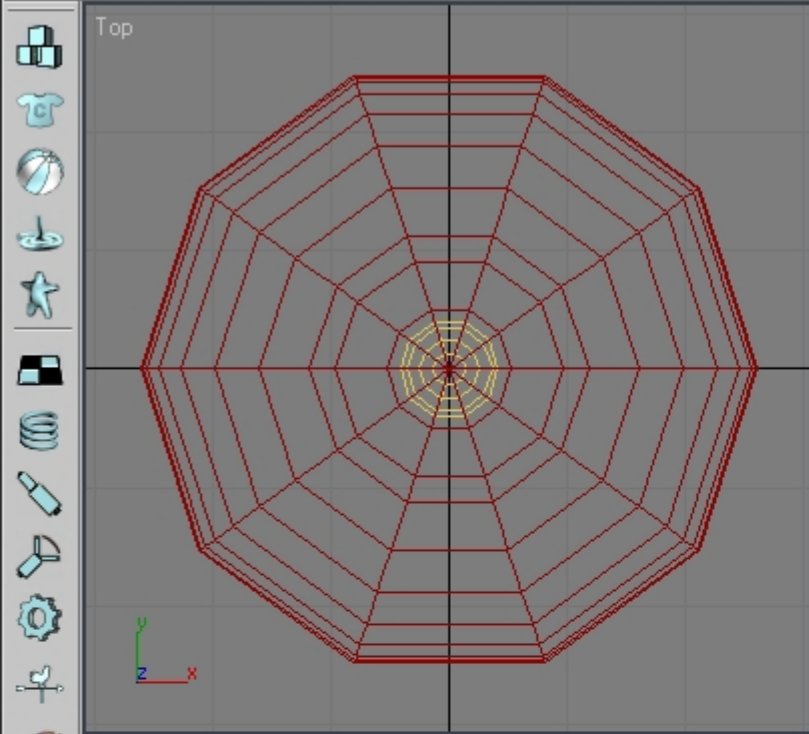


Subject: Re: youre first model

Posted by [Oblivion165](#) on Mon, 22 Oct 2007 22:31:42 GMT

[View Forum Message](#) <> [Reply to Message](#)

Oh lord, its a 800 quad-gillian poly plunger!

There you go, knocked out a quick 200+ one.

File Attachments

1) [plunger.max](#), downloaded 188 times

2) [plunger.jpg](#), downloaded 708 times

0 / 100

10 20 30 40 50 60 70 80 90 100

Grid = 100.0

Auto Key Selected

Click and drag up-and-down to zoom in and out