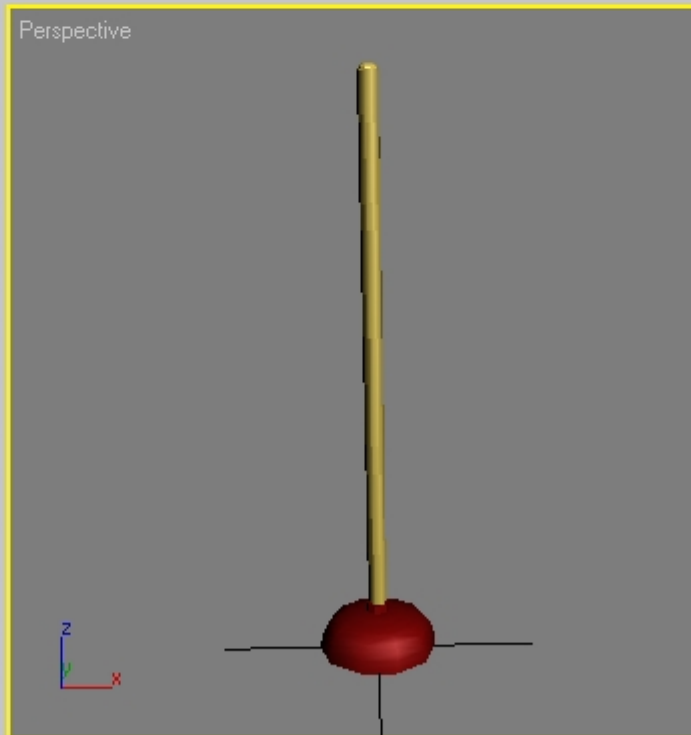


Subject: Re: youre first model

Posted by [Oblivion165](#) on Mon, 22 Oct 2007 22:31:42 GMT

[View Forum Message](#) <> [Reply to Message](#)

Oh lord, its a 800 quad-gillian poly plunger!

There you go, knocked out a quick 200+ one.

File Attachments

1) [plunger.max](#), downloaded 188 times

2) [plunger.jpg](#), downloaded 706 times

0 / 100

10 20 30 40 50 60 70 80 90 100

Grid = 100.0

Auto Key Selected

Click and drag up-and-down to zoom in and out