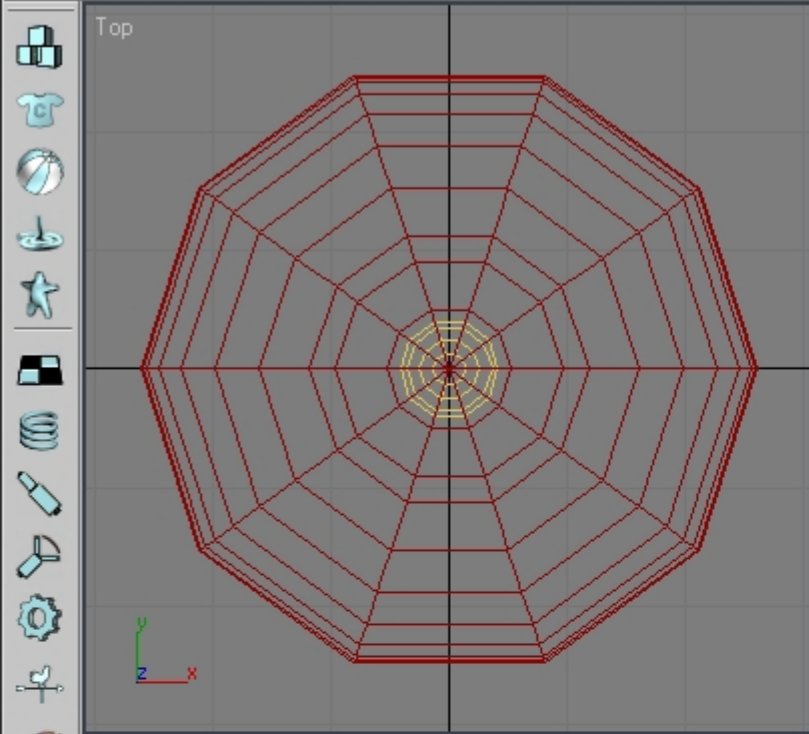


Subject: Re: youre first model

Posted by [Oblivion165](#) on Mon, 22 Oct 2007 22:31:42 GMT

[View Forum Message](#) <> [Reply to Message](#)

Oh lord, its a 800 quad-gillian poly plunger!

There you go, knocked out a quick 200+ one.

File Attachments

1) [plunger.max](#), downloaded 188 times

2) [plunger.jpg](#), downloaded 706 times

0 / 100

10 20 30 40 50 60 70 80 90 100

Grid = 100.0

Auto Key Selected

Click and drag up-and-down to zoom in and out