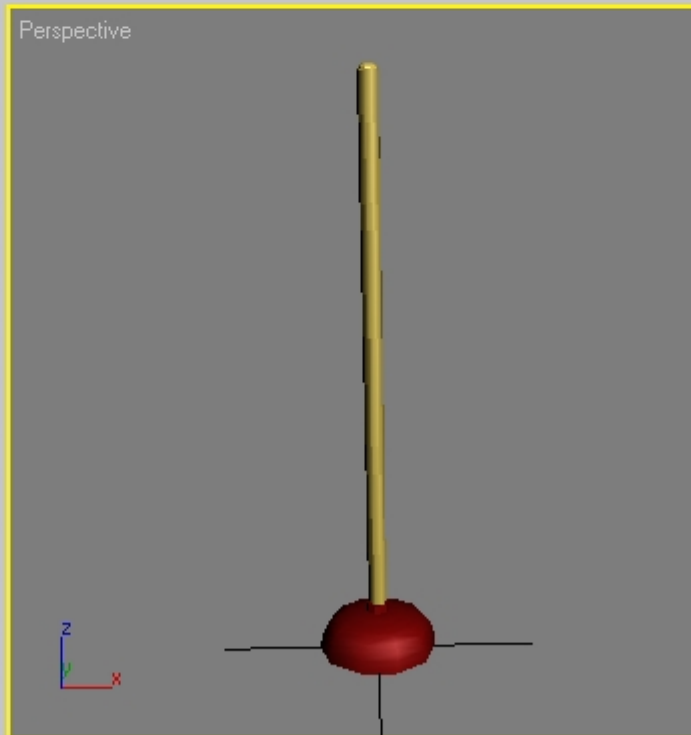


Subject: Re: youre first model

Posted by [Oblivion165](#) on Mon, 22 Oct 2007 22:31:42 GMT

[View Forum Message](#) <> [Reply to Message](#)

Oh lord, its a 800 quad-gillian poly plunger!

There you go, knocked out a quick 200+ one.

File Attachments

1) [plunger.max](#), downloaded 188 times

2) [plunger.jpg](#), downloaded 708 times

0 / 100

10 20 30 40 50 60 70 80 90 100

Grid = 100.0

Auto Key Selected

Click and drag up-and-down to zoom in and out