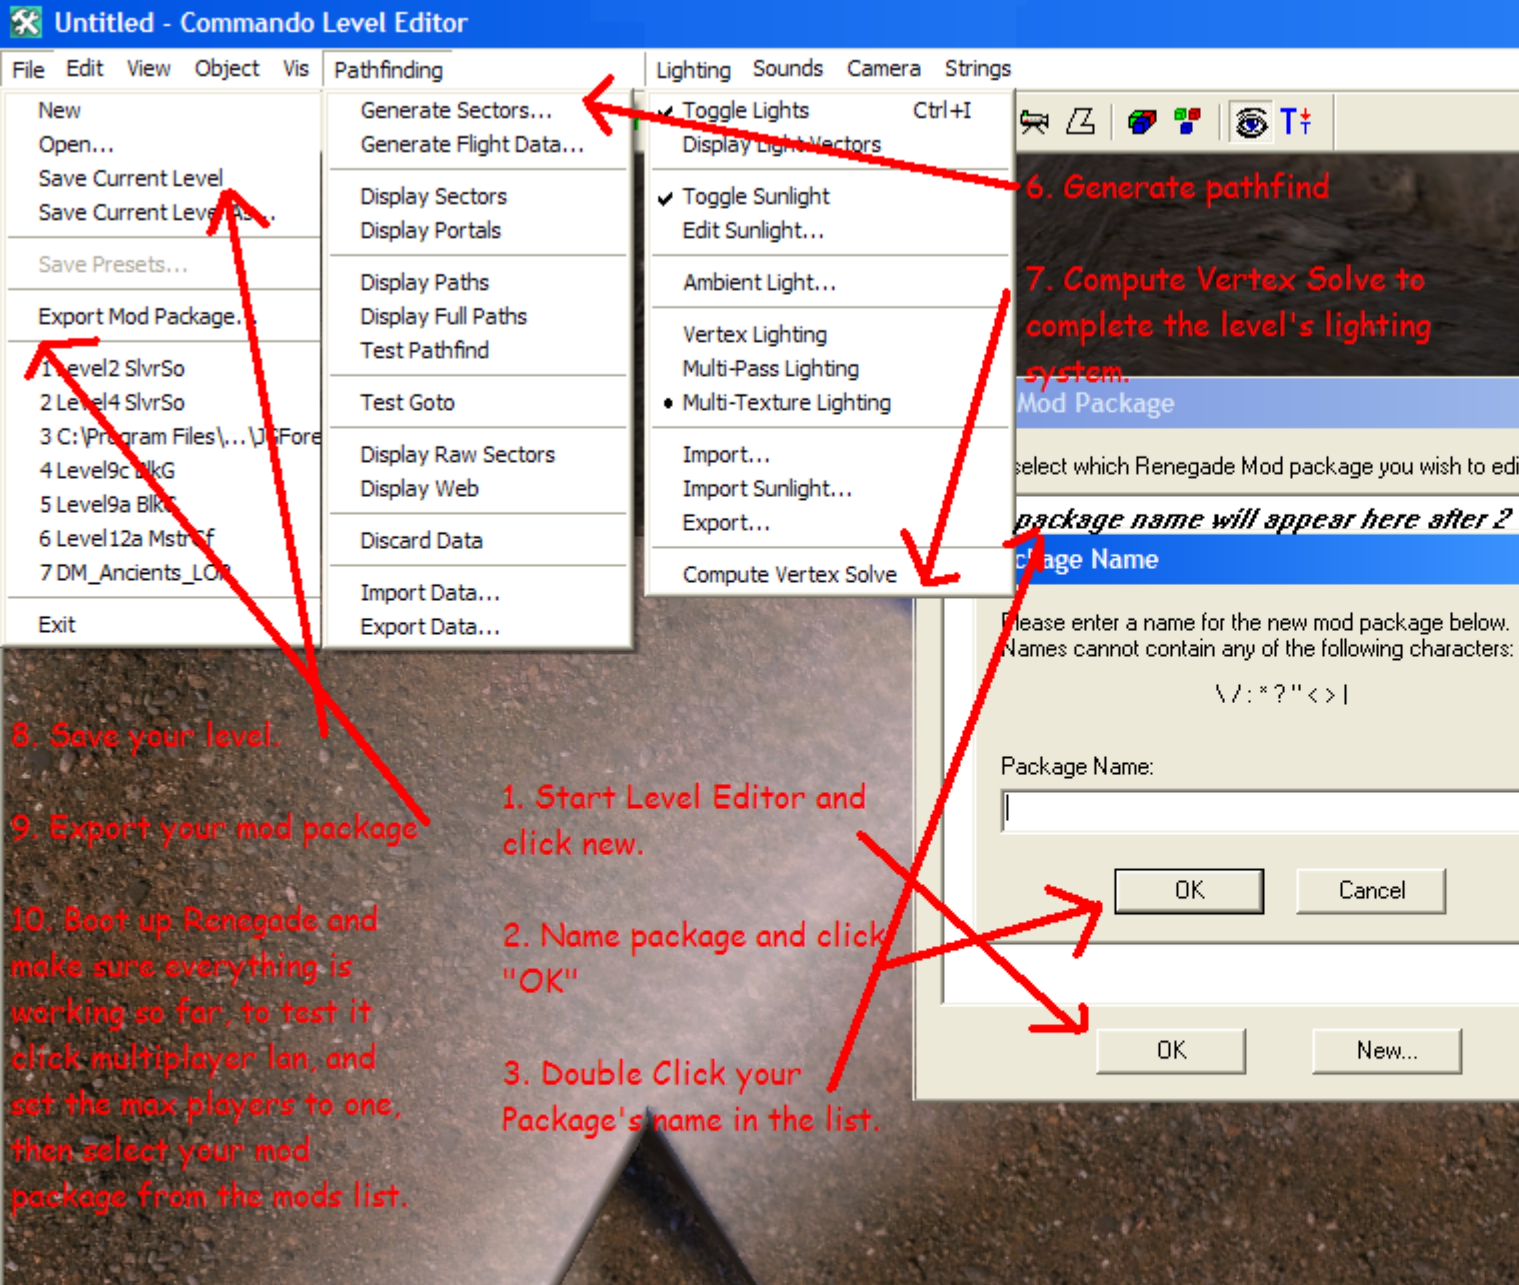

Subject: Re: Intro + Some Questions
Posted by [Jerad2142](#) on Thu, 16 Oct 2008 15:51:06 GMT
[View Forum Message](#) <> [Reply to Message](#)

File Attachments

1) [basic setup with stepsB.PNG](#), downloaded 613 times

TimeManager::Update: warning, frame 706 was slow (5792 ms)
TimeManager::Update: warning, frame 707 was slow (2782 ms)
TimeManager::Update: warning, frame 722 was slow (65960 ms)

I RAN OUT OF SPACE, SO I DID NOT EXPLAIN HOW TO DO VIS, BUT VIS IS NO