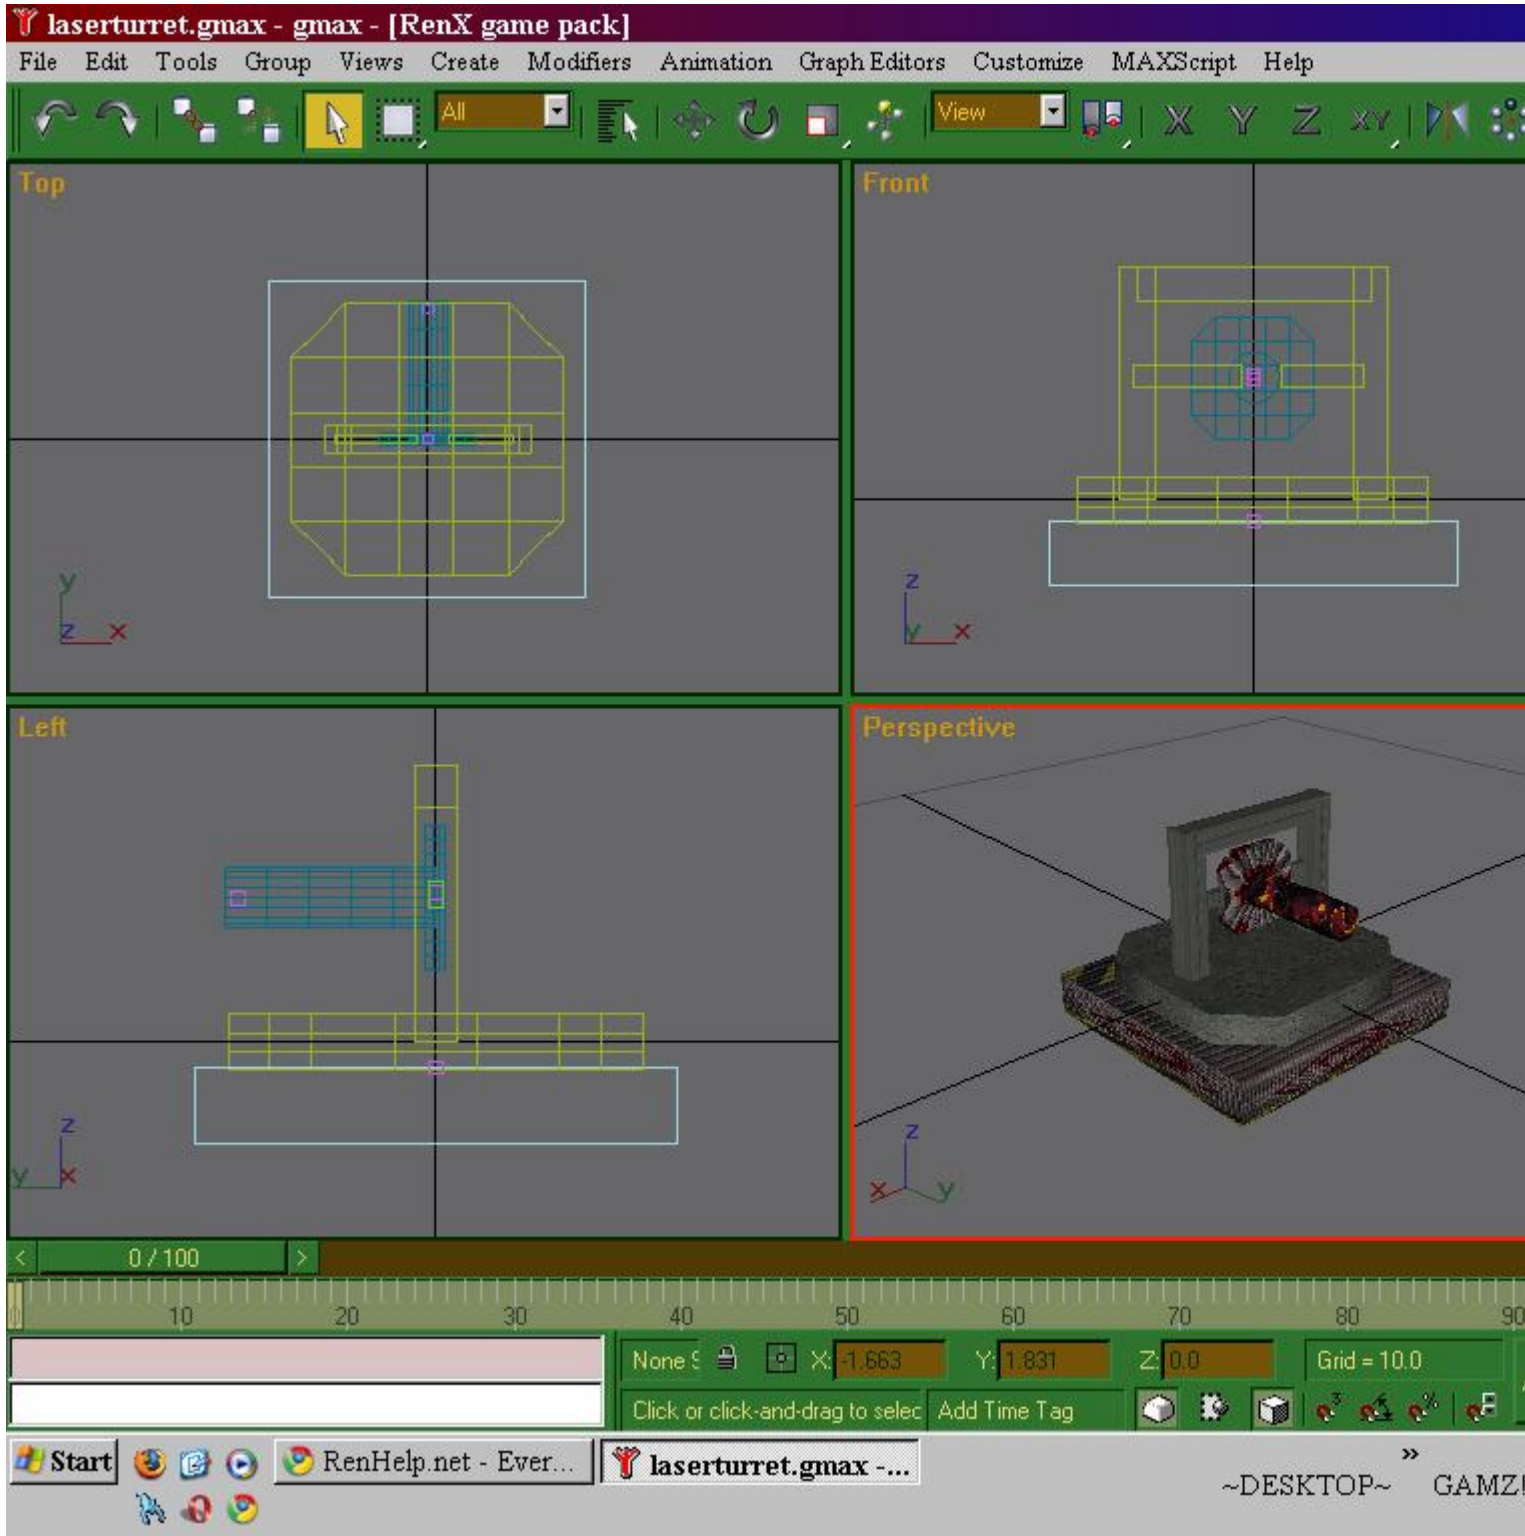


Subject: My First Models

Posted by [Altzan](#) on Tue, 21 Oct 2008 22:19:03 GMT

[View Forum Message](#) <> [Reply to Message](#)

Apart from them being as ugly as sin, what can I improve on?
Chain Turret ThingTesla TurretBathtub Car, LOLSome Terrain

File Attachments

1) [1.JPG](#), downloaded 920 times

2) [2.JPG](#), downloaded 924 times

3) [3.JPG](#), downloaded 901 times

4) [4.JPG](#), downloaded 914 times