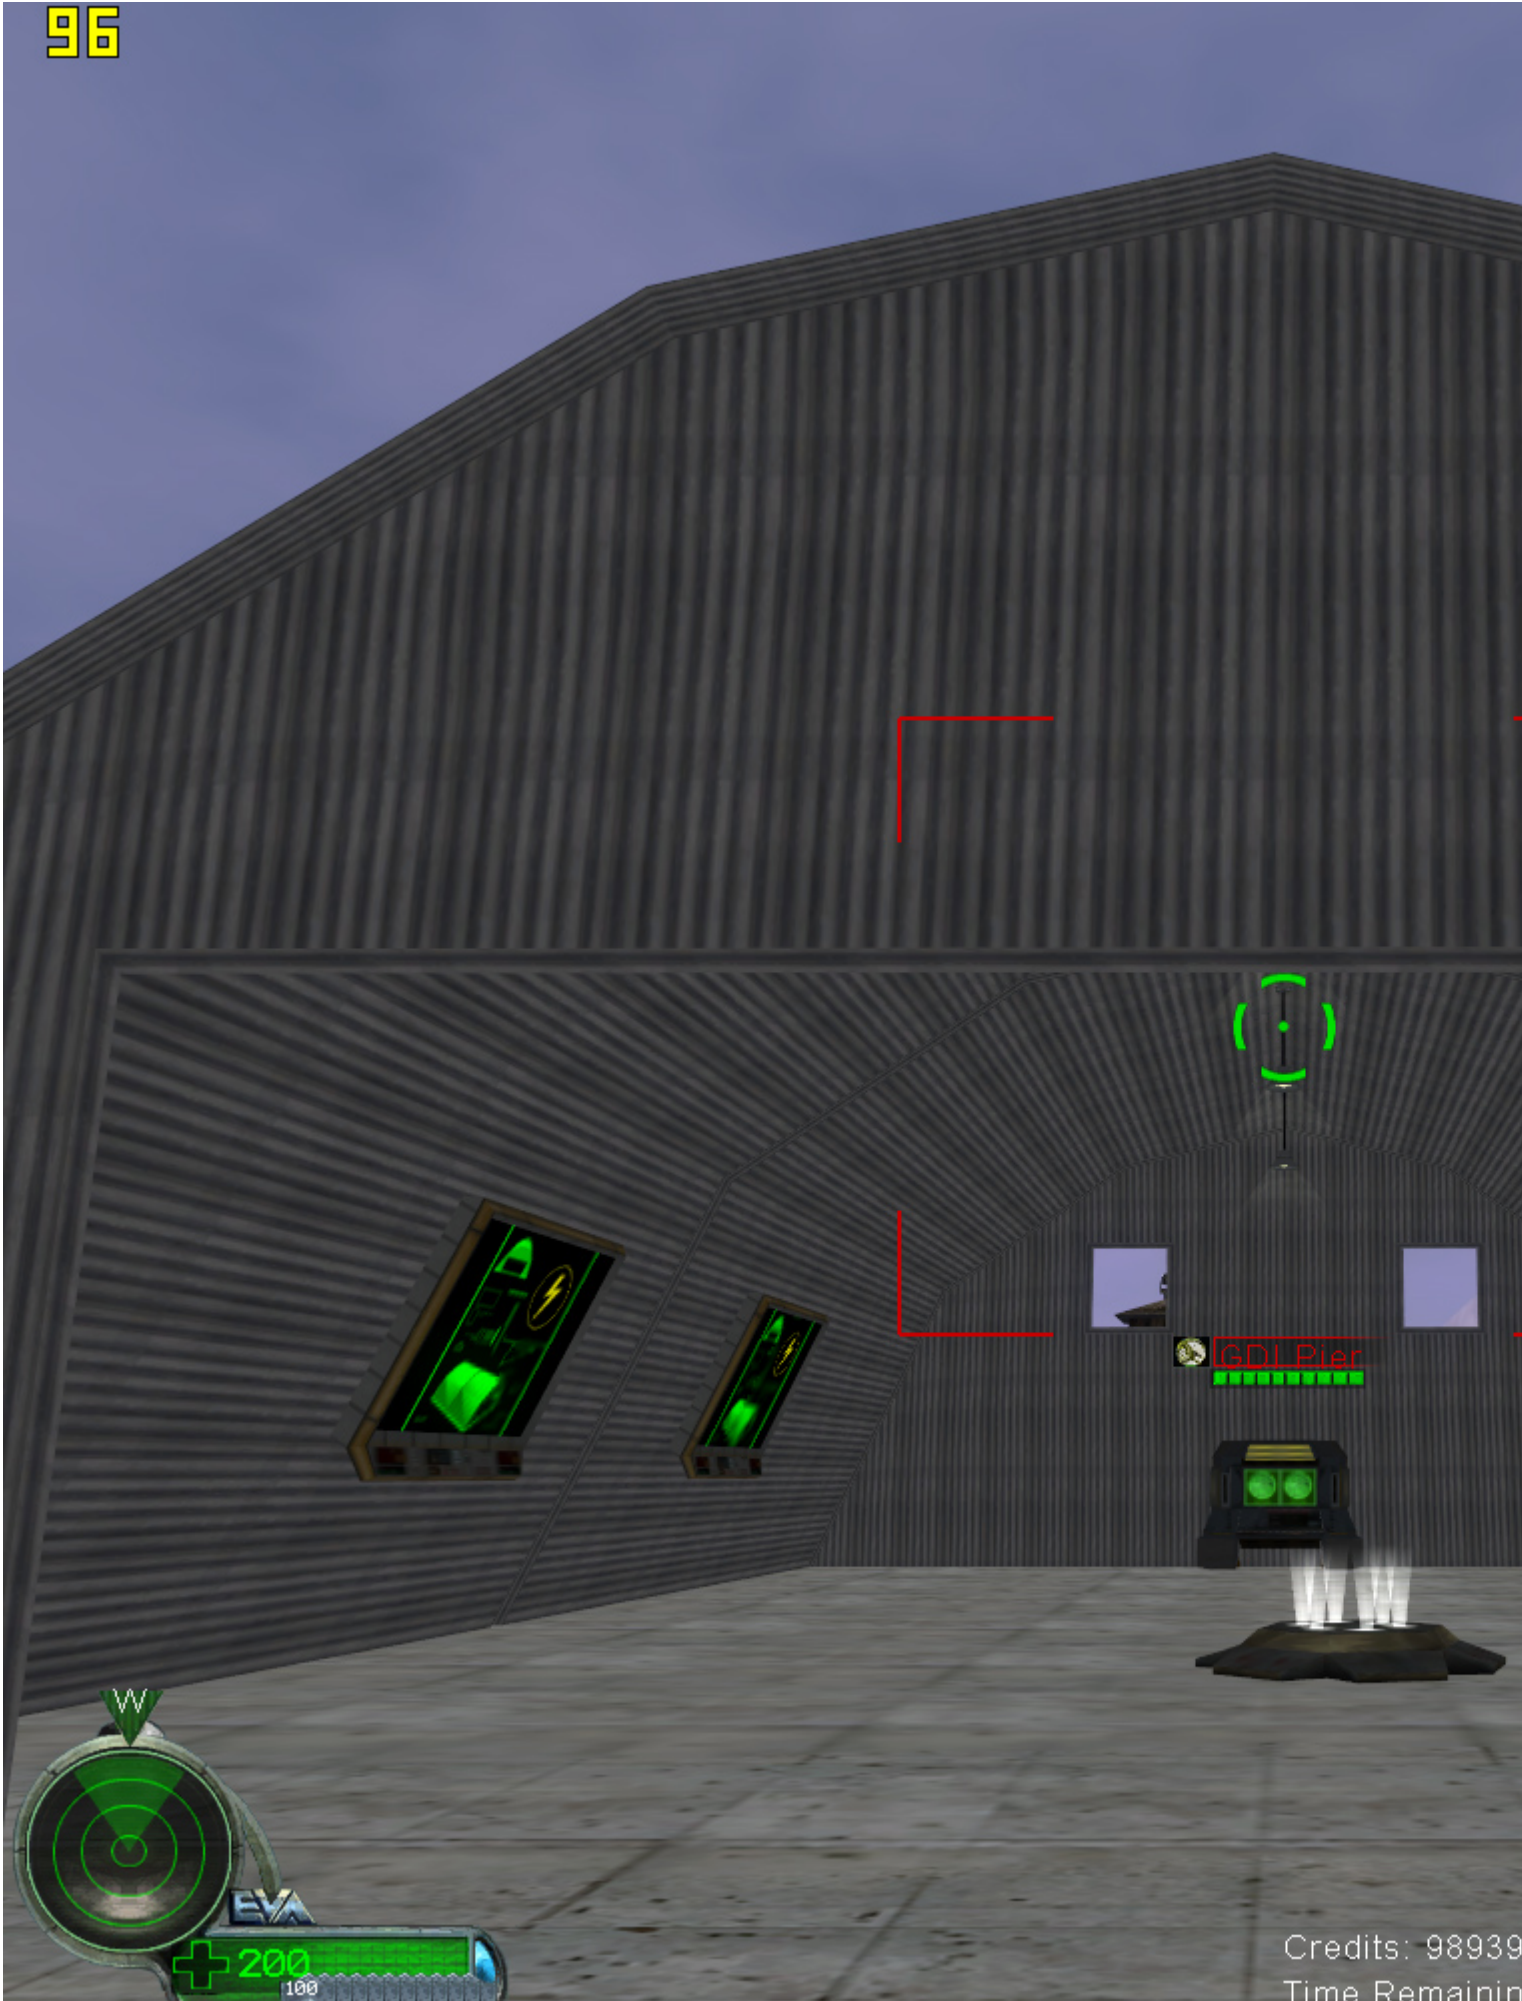


Subject: Some pics from WW Museum Mod 0.3b comming soon...

Posted by [rrutk](#) on Thu, 22 Jan 2009 01:46:40 GMT

[View Forum Message](#) <> [Reply to Message](#)

Some pics from WW Museum Mod 0.3b comming soon...

here you see the GDI Pier for Naval Units...

I buildt it from the SP Nod Pier...

File Attachments

1) [ScreenShot01.jpg](#), downloaded 993 times

2) [ScreenShot02.jpg](#), downloaded 984 times

GDI Pier

PC1

SW