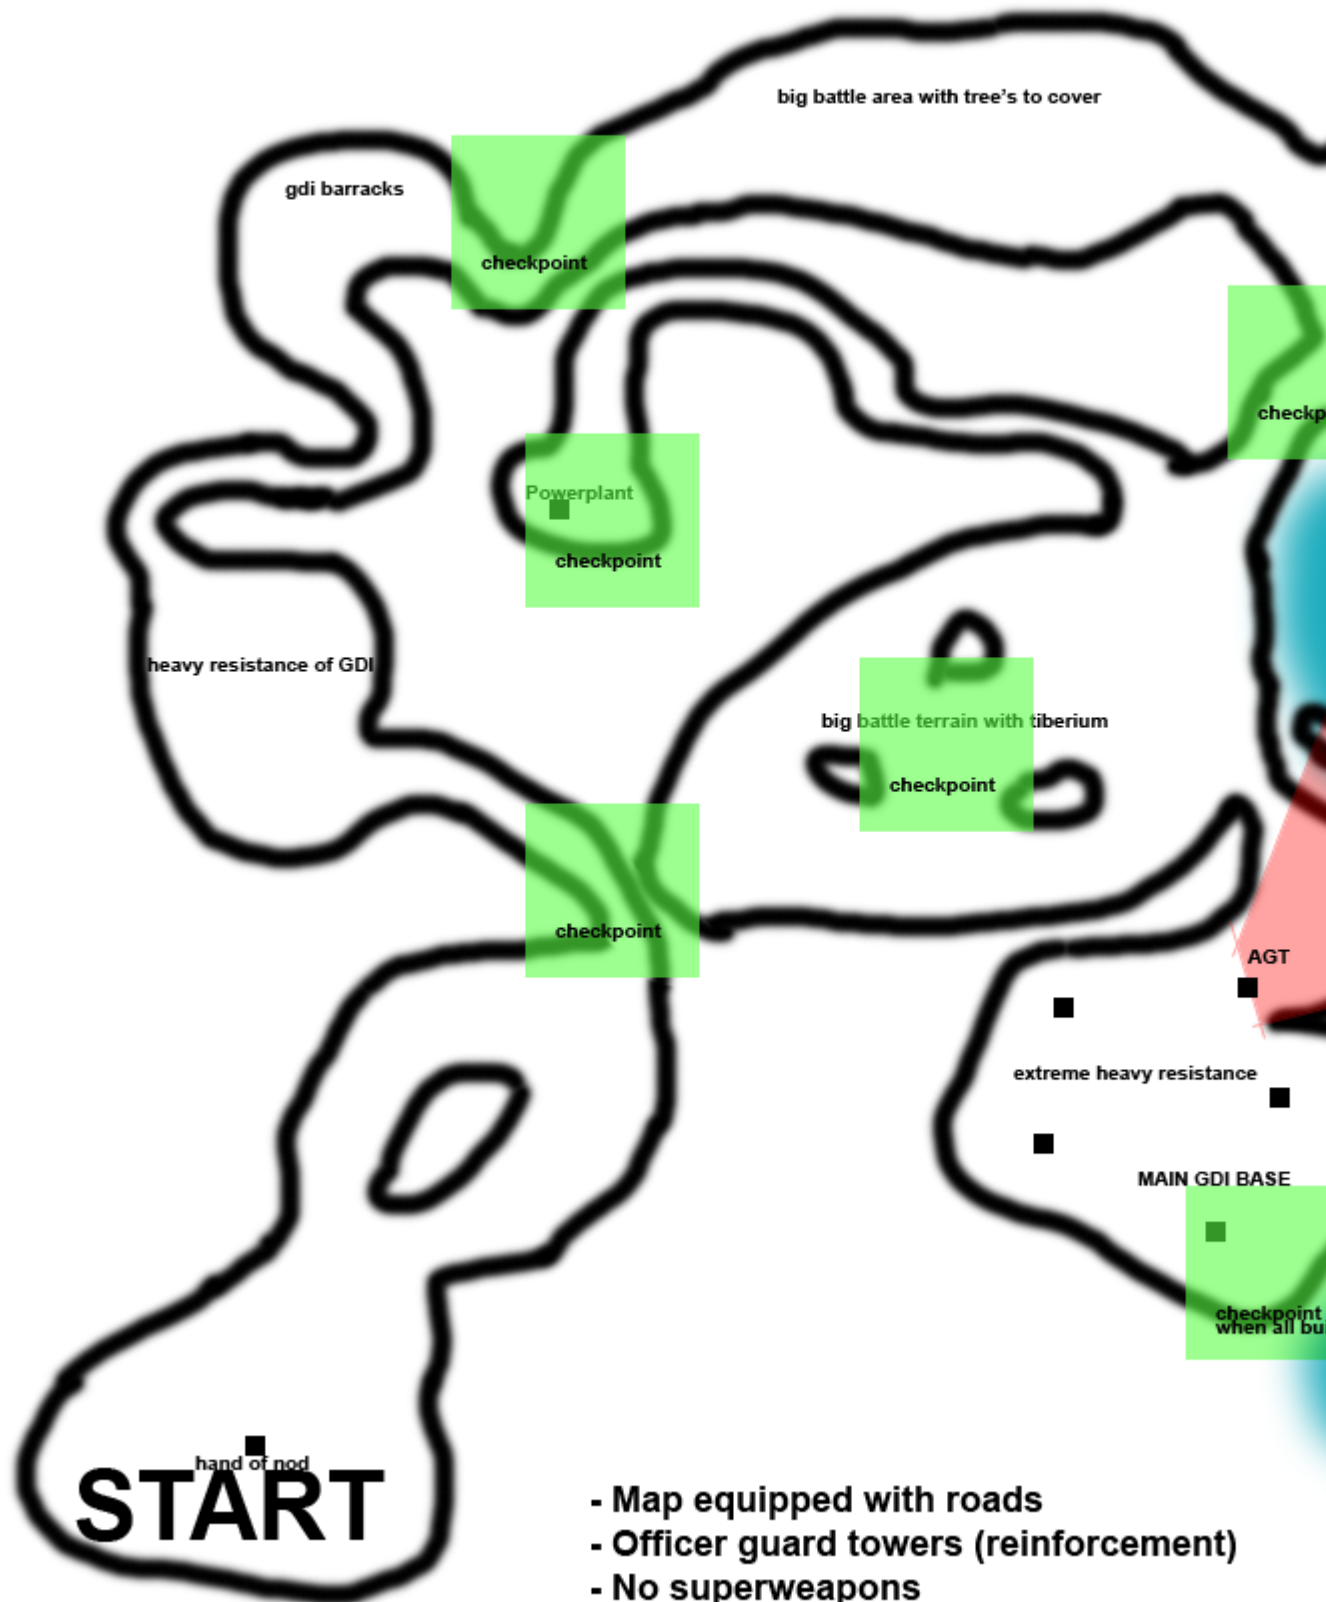

### File Attachments

1) [coopmapcomingsoon.png](#), downloaded 439 times

hand of nod  
**START**

- Map equipped with roads
- Officer guard towers (reinforcement)
- No superweapons
- **Enemy airstrikes**

An enemy GDI base has been spotted in this sector.  
 This zone is essential for deploying a NOD base.

2) [coopmap.png](#), downloaded 428 times