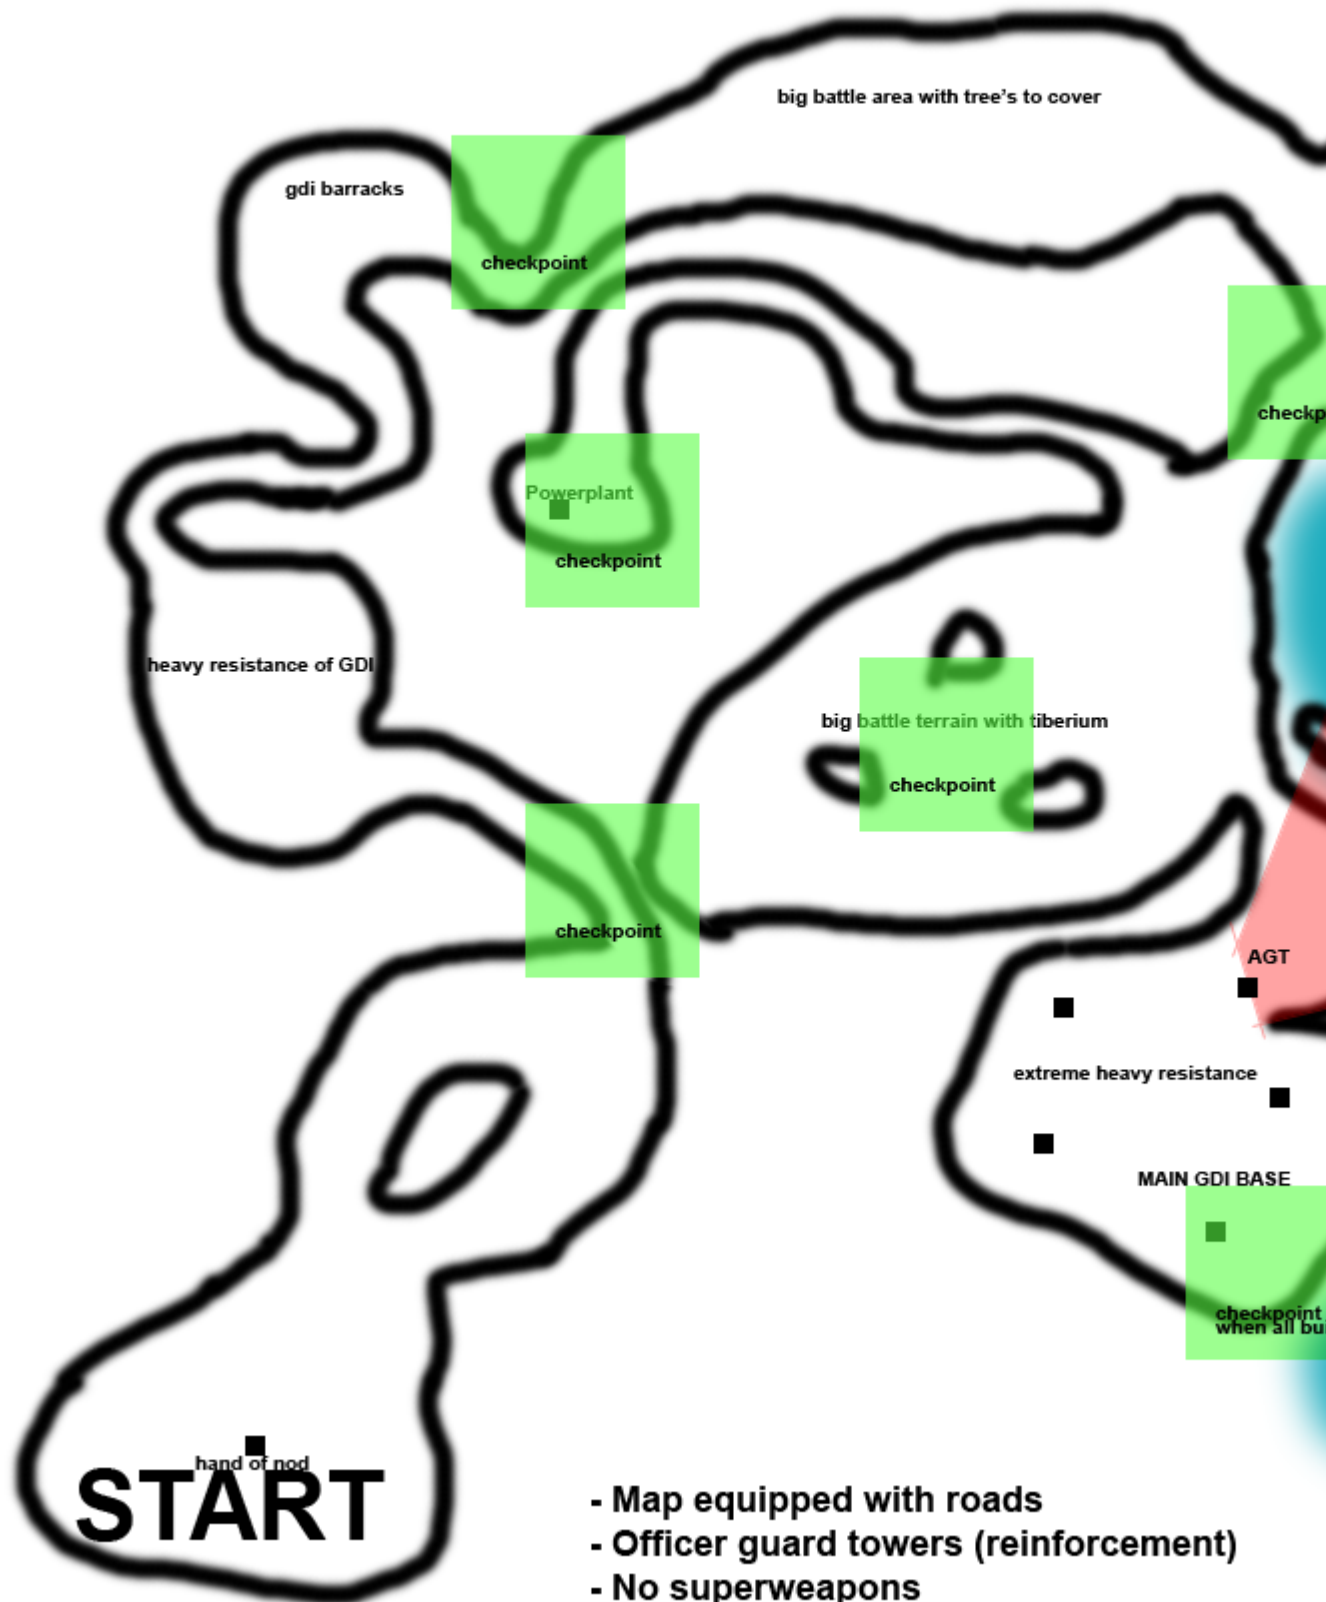

### File Attachments

1) [coopmapcomingsoon.png](#), downloaded 766 times

An enemy GDI base has been spotted in this sector.  
This zone is essential for deploying a NOD base.

- Map equipped with roads
- Officer guard towers (reinforcement)
- No superweapons
- Enemy airstrikes

2) [coopmap.png](#), downloaded 737 times