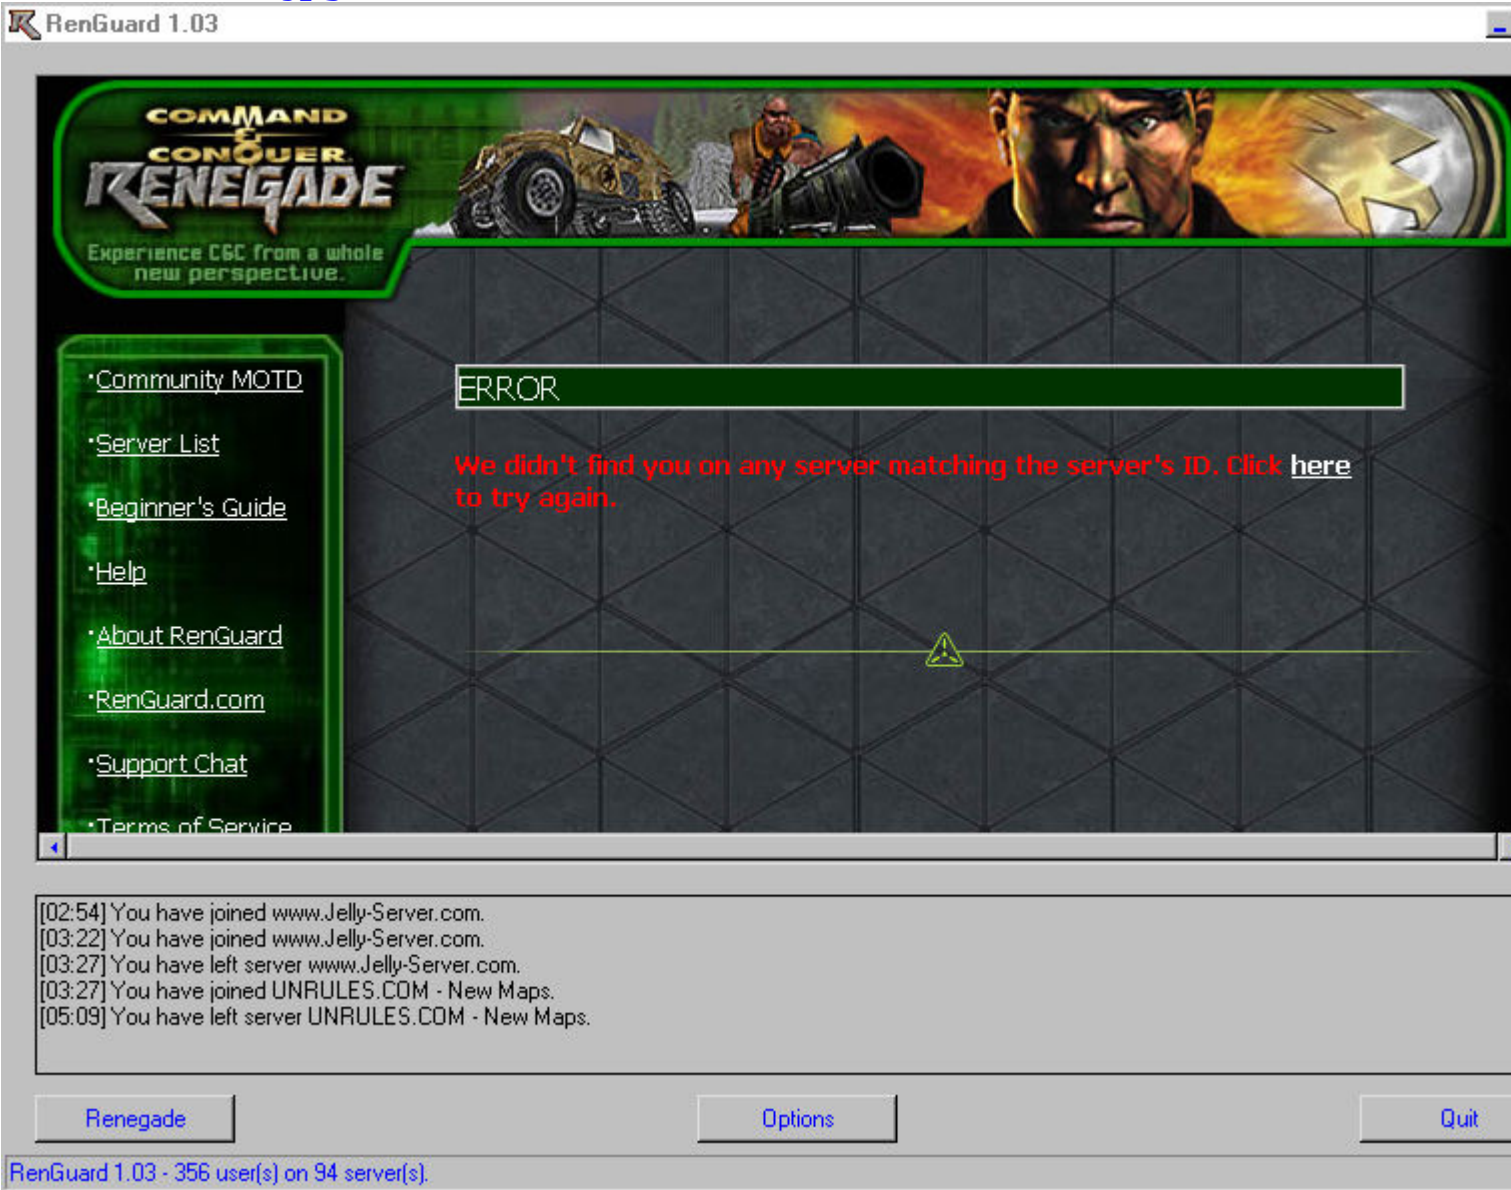

Subject: RG didn't find me on any server matching the server ID???
Posted by [EA-DamageEverything](#) on Wed, 14 Sep 2005 05:50:44 GMT
[View Forum Message](#) <> [Reply to Message](#)

Today I got this error.

EDIT= i must add that my game crashed to the desktop and then I saw this RG Screen content.

File Attachments

1) [RGerror4.jpg](#), downloaded 783 times

Subject: Re: RG didn't find me on any server matching the server ID???
Posted by [mac](#) on Wed, 14 Sep 2005 07:52:22 GMT
[View Forum Message](#) <> [Reply to Message](#)