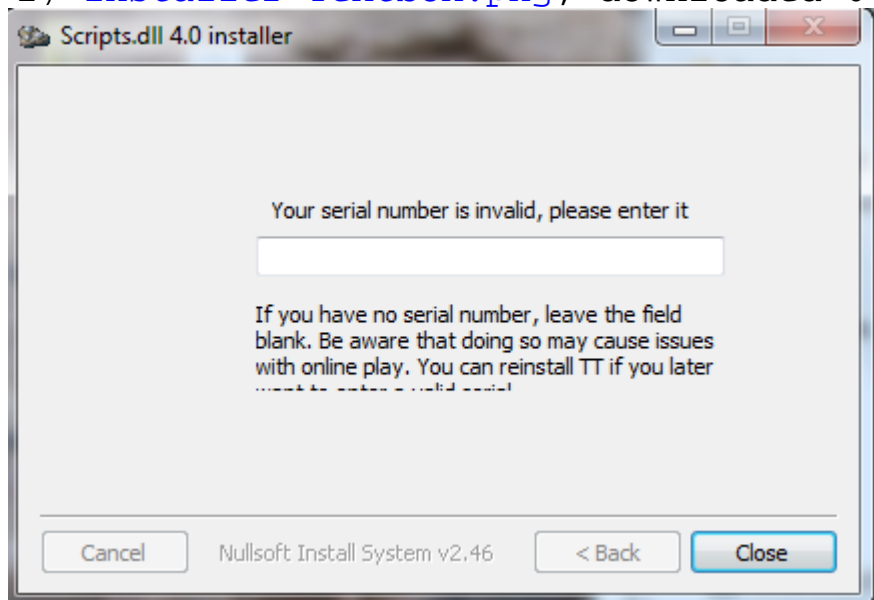

Subject: TT Beta 2 Installer Text Cut Off

Posted by [Jerad2142](#) on Sun, 20 Nov 2011 22:49:40 GMT

[View Forum Message](#) <> [Reply to Message](#)

At least on screens that run 1280x800 resolution, the cd key text box is to small for its message:

File Attachments

1) [Installer Textbox.png](#), downloaded 663 times

Subject: Re: TT Beta 2 Installer Text Cut Off

Posted by [StealthEye](#) on Mon, 21 Nov 2011 00:37:50 GMT

[View Forum Message](#) <> [Reply to Message](#)

It's already fixed.

Quote:[FIXED] - The text underneath "enter your serial" is cut off in the installer. hereBug tracker

---